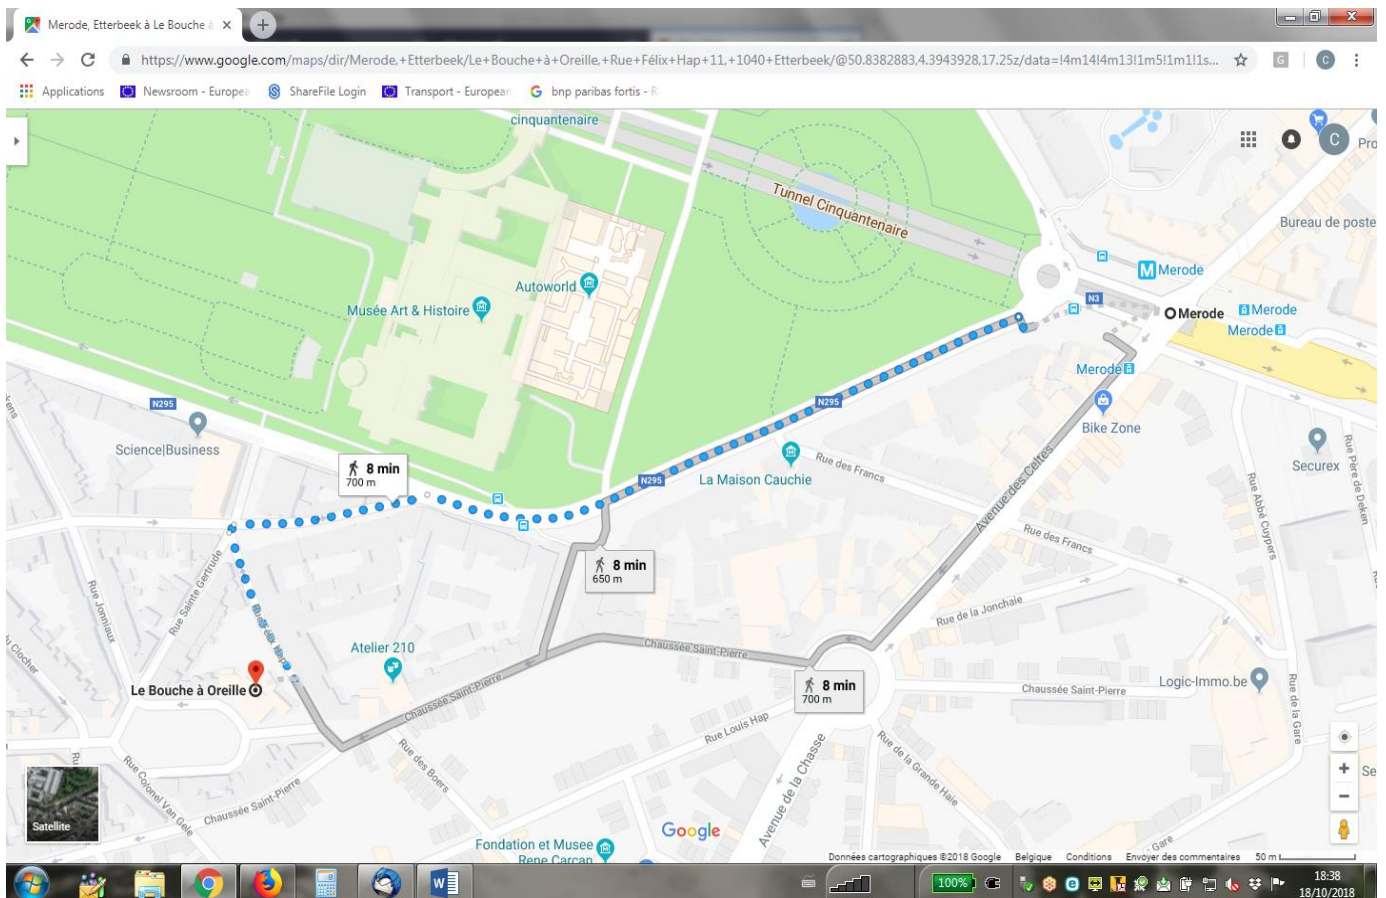

Logistical information

Venue: **Bouche à Oreilles**
Rue Félix Hap 11, 1040 Brussels, Belgium
Tel.: + 32 2 742 29 21
<https://bao.be/en>

Directions: Information is provided below.
Public transport: <http://www.stib-mivb.be/index.htm?l=en>
Taxi: + 32 2 349 49 49

How to get to the Bouche à Oreilles from the airport

Go to the train Station (level -1). Take any train going to Brussels City (Centraal) (9 EUR)
Stop at Brussels Centraal
Take the Metro line 1 or 5 (Direction Stockel or Hermann-Debroux)
Stop at [Merode Station](#). Take EXIT 4 (Parc du Cinquanteenaire)
Walk to venue Bouche à oreilles (8 mn walk) – see below
Total travel time: 50mn

Walking from Merode Metro Station to Bouche à Oreilles (venue) (8mn)